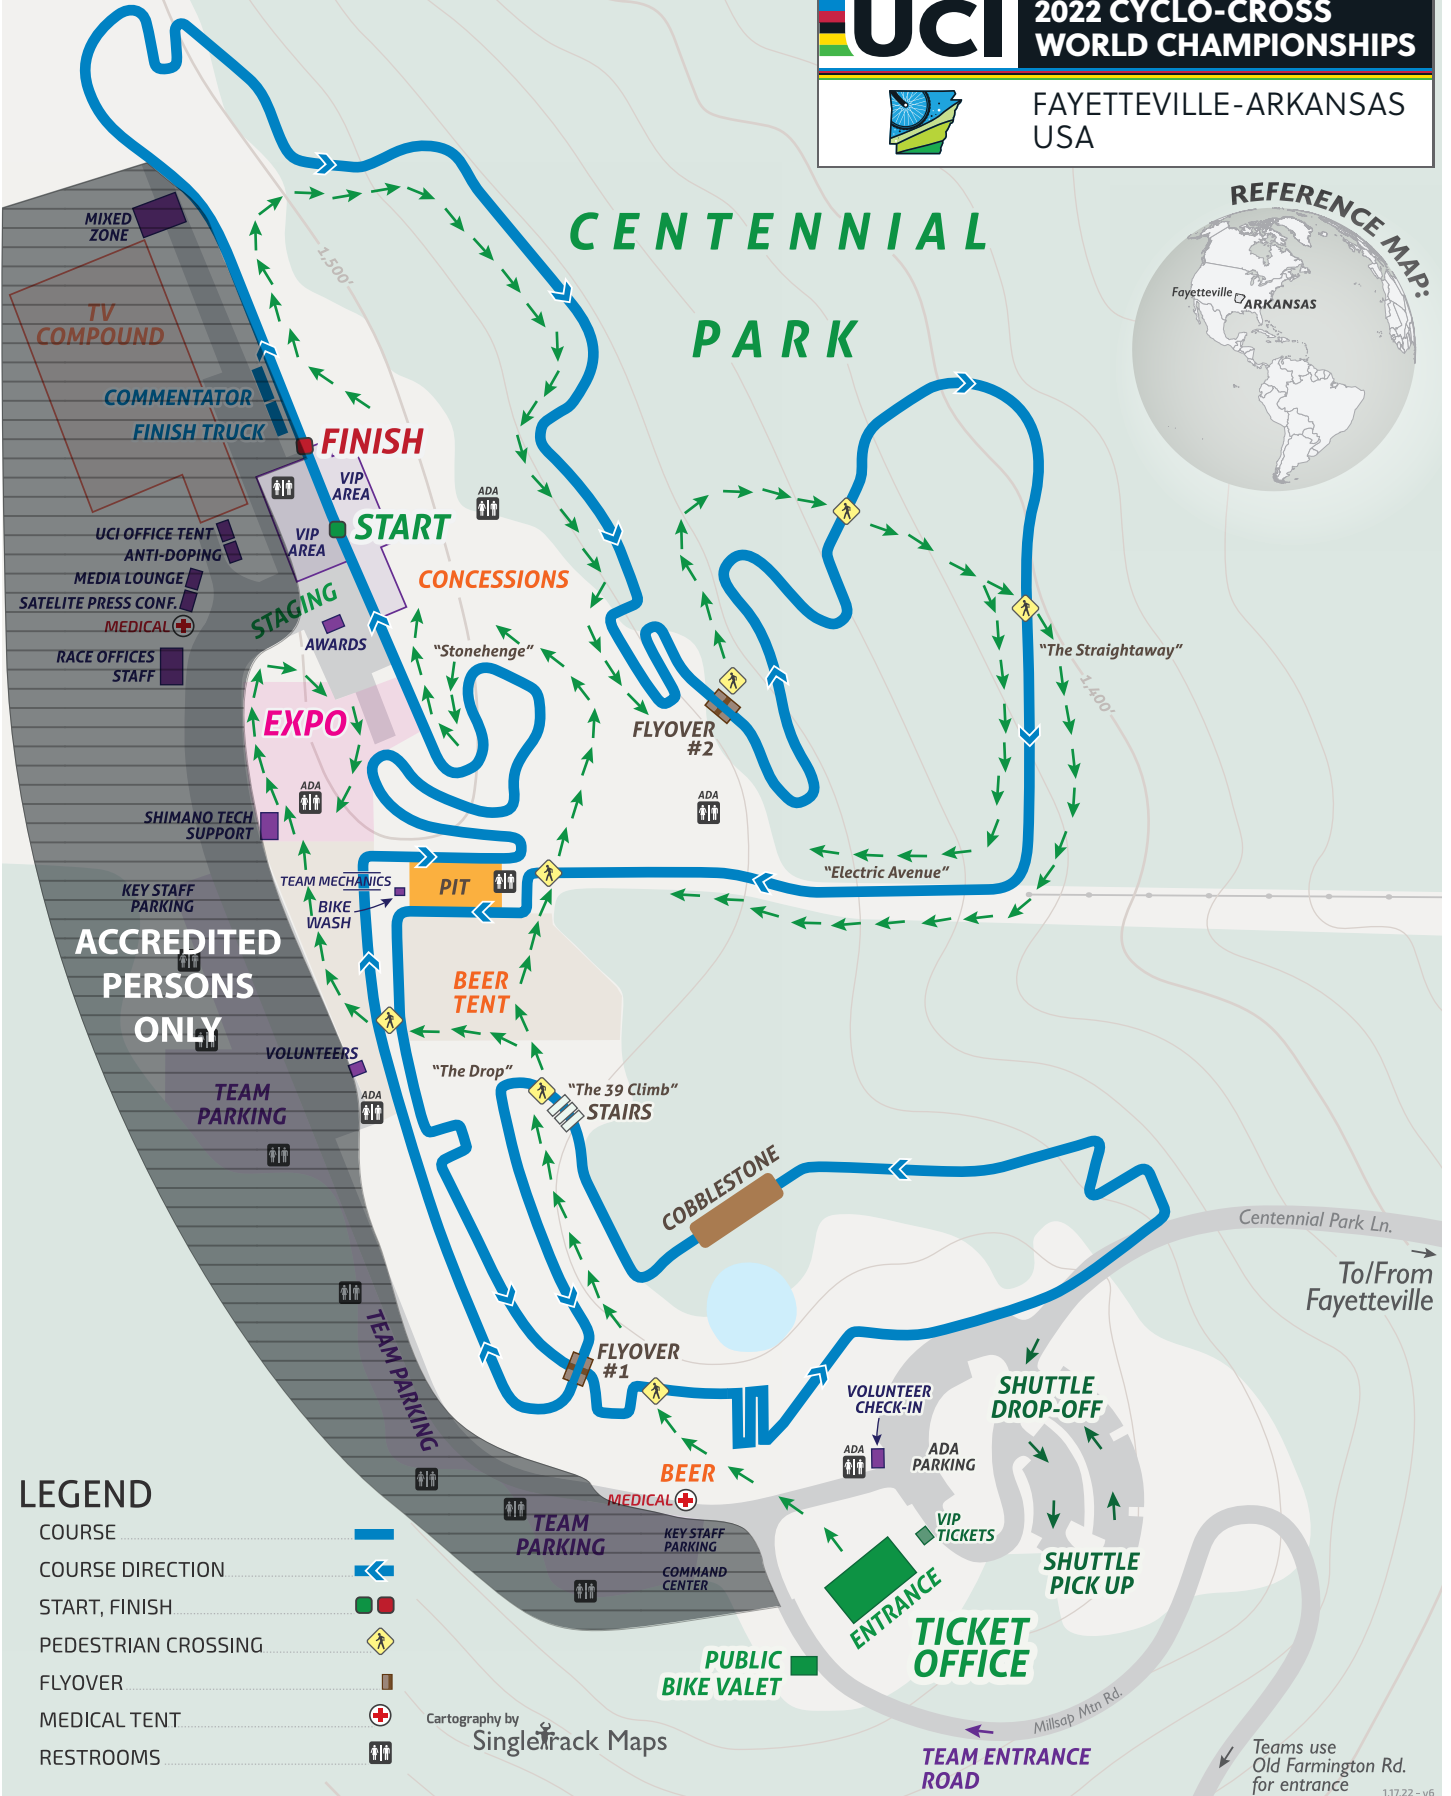

REFERENCE MAP:

# CENTENNIAL PARK

LEGEND

- COURSE 
- COURSE DIRECTION 
- START, FINISH 
- PEDESTRIAN CROSSING 
- FLYOVER 
- MEDICAL TENT 
- RESTROOMS 

Cartography by  
SingleTrack Maps

Teams use  
Old Farmington Rd.  
for entrance  
1.17.22-v6